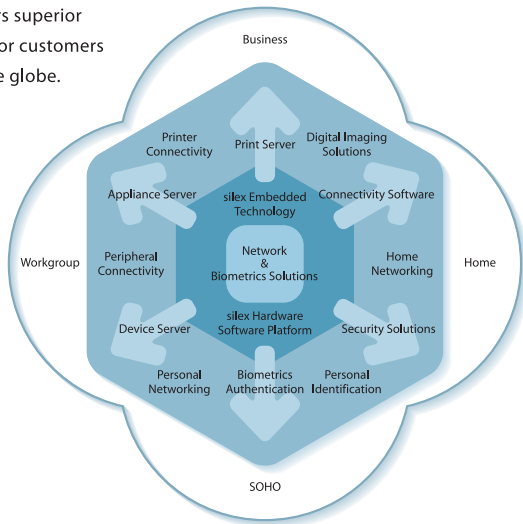

PRICOM Networks SX-300U

silex facts

silex technology has over 30 years experience designing, manufacturing and marketing embedded connectivity products to help businesses improve the way they move, print and secure information. Leveraging its OEM foundation, silex provides its quality print connectivity and biometric products under its own brand. silex offers superior support for customers across the globe.