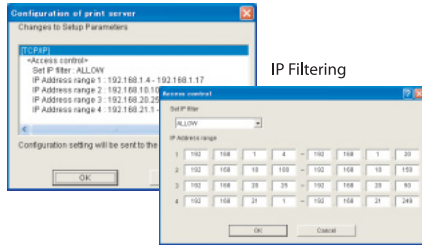

Discover the difference with the SX-300U - from intuitively easy installation to flawlessly intelligent network printing.

Key features:

- ⦿ Small & Compact
- ⦿ Wide range of compatibility
- ⦿ Intuitive installation - It's easy !
- ⦿ Enhanced security - IP filtering
- ⦿ Automatic e-mail printing
- ⦿ Printer status monitoring

Discover the unparalleled difference.

Features and benefits

- The small, compact, external, and multi-protocol USB print server is compatible with virtually all major printers using a USB interface.
- Network your printer with ease! The silex Quick Setup wizard easily walks you through the configuration process in just a few minutes. It also includes an Admin manager utility that allows network administrators to manage multiple devices over the network.
- HP support with JetAdmin/Web JetAdmin - You can manage the SX-300U from your HP Jet Admin/Web JetAdmin utility. It also supports TCP/IP#9100 port and Direct IPX print.
- IP Filtering, the network security control technology prevents unauthorized access to network printers utilizing specific IP addresses or a range of IP addresses configured via the embedded web server accessed by using a common web browser.