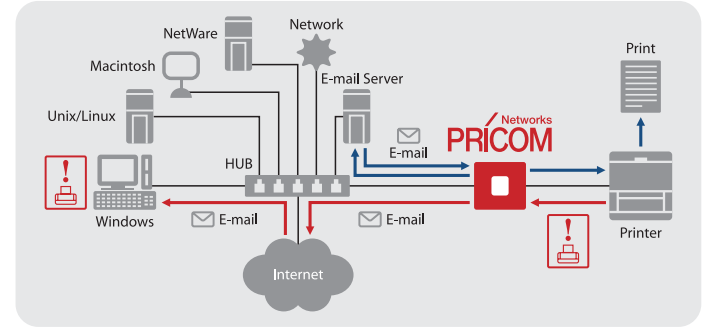

- Automatic e-mail printing - The SX-300U can retrieve e-mail for up to four (4) designated e-mail addresses from the user's e-mail server and then print the e-mails automatically without a PC. The SX-300U can print all e-mails or the user can apply keyword filters to specify the e-mails to be printed. It also can send an e-mail message to you when any error occurs with the printer.