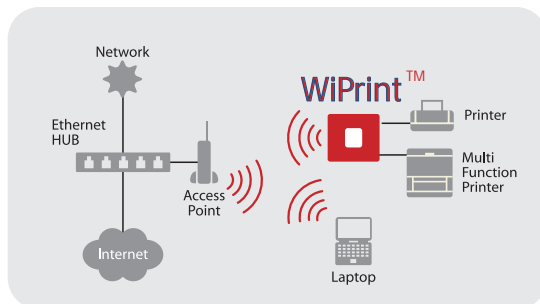

On-demand wireless mobile printing WiPrint™ Printing System

Preliminary release

Standalone or client wireless printing system - Compact & Linux based

Anytime, anywhere, wireless printing for anybody

The new WiPrint from silex technology will change your experience of mobile printing. Designed to provide easy, on-demand printing for all wireless mobile computer users, WiPrint is the solution.

Here is how WiPrint works.

A notebook user accesses a WiPrint-enabled inkjet, laser, photo, or multi-function printer wirelessly by opening their Web browser, entering a user name and password, and clicking on the WiPrint-enabled printer that automatically appears in the browser window.

WiPrint then, with the users permission, automatically downloads the printer driver to the notebook and sets up printing configuration. You are now ready to print at any WiPrint enabled area.

WiPrint provides perfect flexibility for a traveling business professional with the need to print on the road unexpectedly, at travel locations, business offices, or at a coffee shop in a remote town. WiPrint offers endless possibilities. Now, anyone can print, from anywhere, at anytime.

Networking diagram

Features & benefits

Automatic, On-demand Printing; WiPrint downloads the printer driver and automatically sets up printing for the user, wirelessly, allowing the user to eliminate the hassles of printing in a mobile environment.